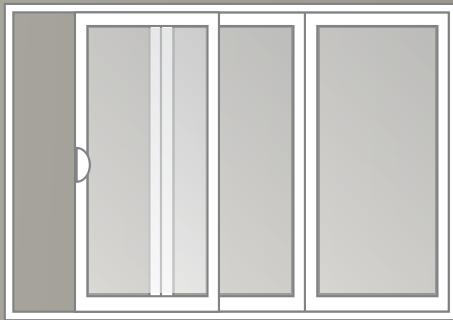

3-Wide

Active outside panel (either left or right)

Nominal Size	Width (mm)	Height (mm)	Width (in)	Height (in)
7668	2169	2014	85¾	79¾
76610	2169	2074	85¾	81¾
7680	2169	2394	85¾	94¼
9068	2627	2014	103¾	79¾
90610	2627	2074	103¾	81¾
9080	2627	2394	103¾	94¼
12068	3549	2014	139¾	79¾
120610	3549	2074	139¾	81¾
12080	3549	2394	139¾	94¼