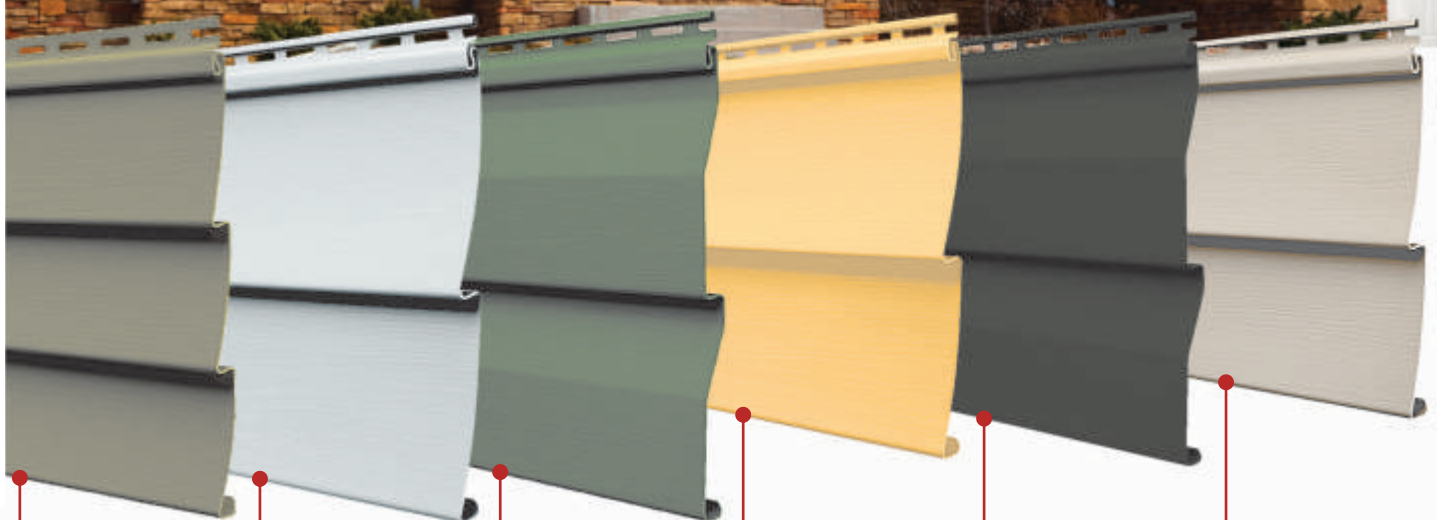

Triple Three

Shown in
Khaki Brown

Length/Pc:

12' / 3.66m

Width/Pc:

10" / 25.4cm

Panels/Ctn:

20

Coverage/Ctn:

200 sq. ft. / 18.58 m²

Nom. Thickness:

.040" / 1.02 mm

Windload Data:

155 mph / 249 KM/h

Double 5" Horizontal

Shown in
Satin Grey

Length/Pc:

12' / 3.66m

Width/Pc:

10" / 25.4cm

Panels/Ctn:

20

Coverage/Ctn:

200 sq. ft. / 18.58 m²

Nom. Thickness:

.042" / 1.07 mm

Windload Data:

160 mph / 257 KM/h

Double 5" Dutchlap

Shown in
Grenadier Green

Length/Pc:

12' / 3.66m

Width/Pc:

10" / 25.4cm

Panels/Ctn:

20

Coverage/Ctn:

200 sq. ft. / 18.58 m²

Nom. Thickness:

.042" / 1.07 mm

Windload Data:

160 mph / 257 KM/h

Double 4.5" Horizontal

Shown in
Saffron

Length/Pc:

12'1" / 3.68cm

Width/Pc:

9" / 22.86cm

Panels/Ctn:

22

Coverage/Ctn:

200 sq. ft. / 18.58 m²

Nom. Thickness:

.042" / 1.07 mm

Windload Data:

160 mph / 257 KM/h

Double 4.5" Dutchlap

Shown in
Rockaway Grey

Length/Pc:

12'1" / 3.68cm

Width/Pc:

9" / 22.86cm

Panels/Ctn:

22

Coverage/Ctn:

200 sq. ft. / 18.58 m²

Nom. Thickness:

.042" / 1.07 mm

Windload Data:

160 mph / 257 KM/h

Double 4" Horizontal

Shown in
Sandalwood

Length/Pc:

12'6" / 3.81m

Width/Pc:

8" / 20.32cm

Panels/Ctn:

24

Coverage/Ctn:

200 sq. ft. / 18.58 m²

Nom. Thickness:

.042" / 1.07 mm

Windload Data:

160 mph / 257 KM/h